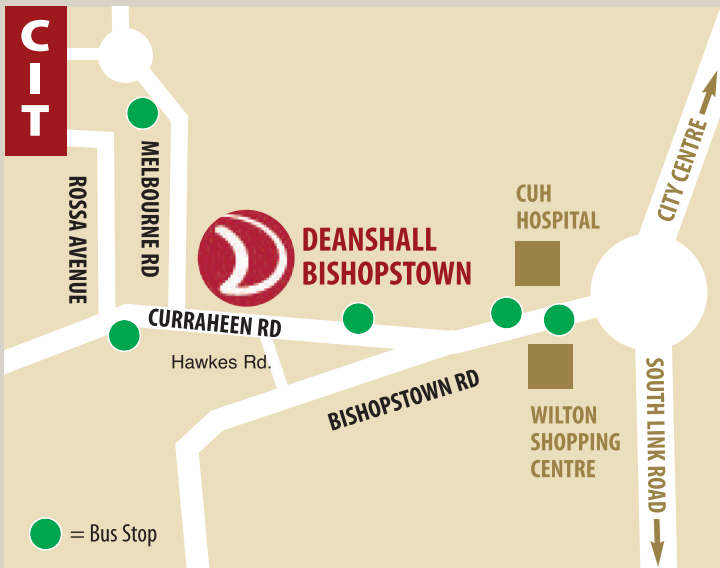

# Bishopstown

DeansHall Bishopstown is the perfect location, situated on Curraheen Road and within walking distance to CIT, CUH & Wilton shopping centre.

### City Bus stops near DeansHall:

- No. 208** stop outside Deanshall entrance into city centre
- No. 208** from city centre to Curraheen Rd stop (Adjacent Deanshall entrance)
- No. 205** stop from CIT into the city centre
- No. 205** from city centre to CIT